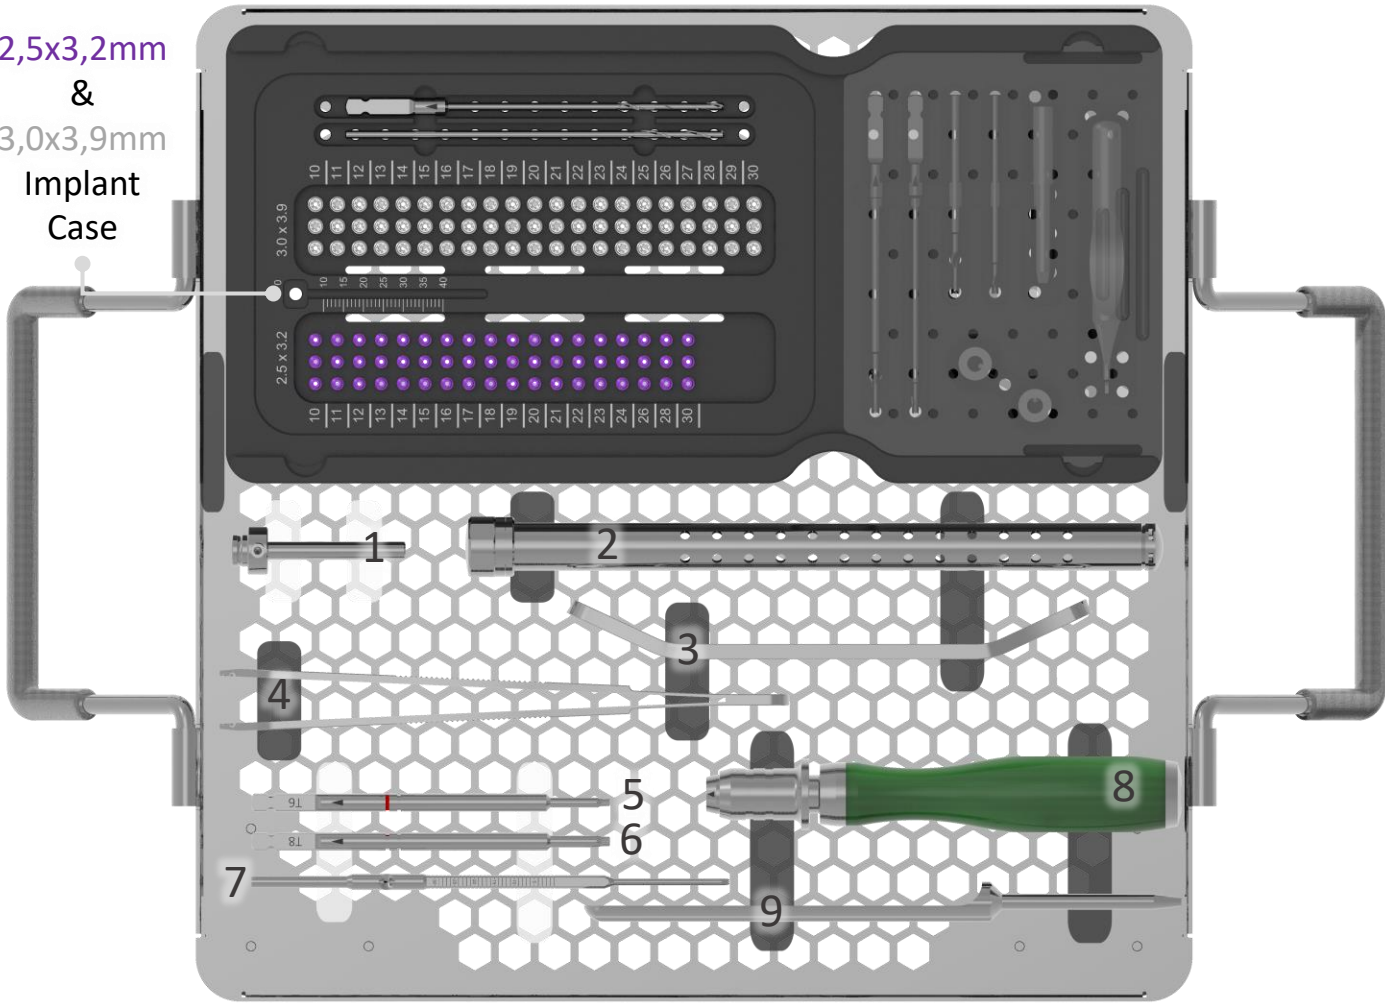

Astrolabe

LIFE AND MOBILITY

Box Components

Compression 2,5mm & 3,0mm

Box Components Kit

09.50.03.00105

Component Cases

09.50.04.00105

Compression 2,5mm & 3,0mm

Compression 2,5mm & 3,0mm

2,5x3,2mm
&
3,0x3,9mm
Implant
Case

	N#	REF	DESC	QTY
	1	09.27.05.00036	Drill Guide Insert, Ø3.6mm, with Fixation Screw	1
	2	09.50.10.00150	Dispenser for K-Wire 150mm	1
		17.02.01.09150	Kirschner Wire, SS, Trocar/Round, Ø0,9 x 150mm	10
	3	09.04.06.00000	Drill Guide Handle	1
	4	09.10.06.00150	Plate and Screw Holding Forceps, Angled, 150mm	1
	5	09.07.08.06094	Cannulated Shaft Screwdriver, TX-6, 90mm, AO, Red	1
	6	09.07.08.08090	Cannulated Shaft Screwdriver, TX-8, 90mm, AO	1
	7	09.01.11.17120	Drill Cannula Ø1.7 x 120mm	1
	7	09.01.11.21120	Drill Cannula Ø2.1 x 120mm	1
	8	09.04.04.12030	Cannulated Handle, AO, 120mm	1
	9	09.08.02.16090	Gauge 90mm, Direct Measuring, Wire Ø1.6 x 150mm	1
	10	09.01.04.20095	Cannulated Drill Bit Ø2.0 x 95mm, Tw-26, AO	1
	11	09.01.10.20095	Cannulated Drill Bit Ø2.0 x 95mm, Tw-24	1
	12	09.02.02.03039	Cannul Countersink, H. Compress Ø3.0 x Ø3.9mm, AO	1