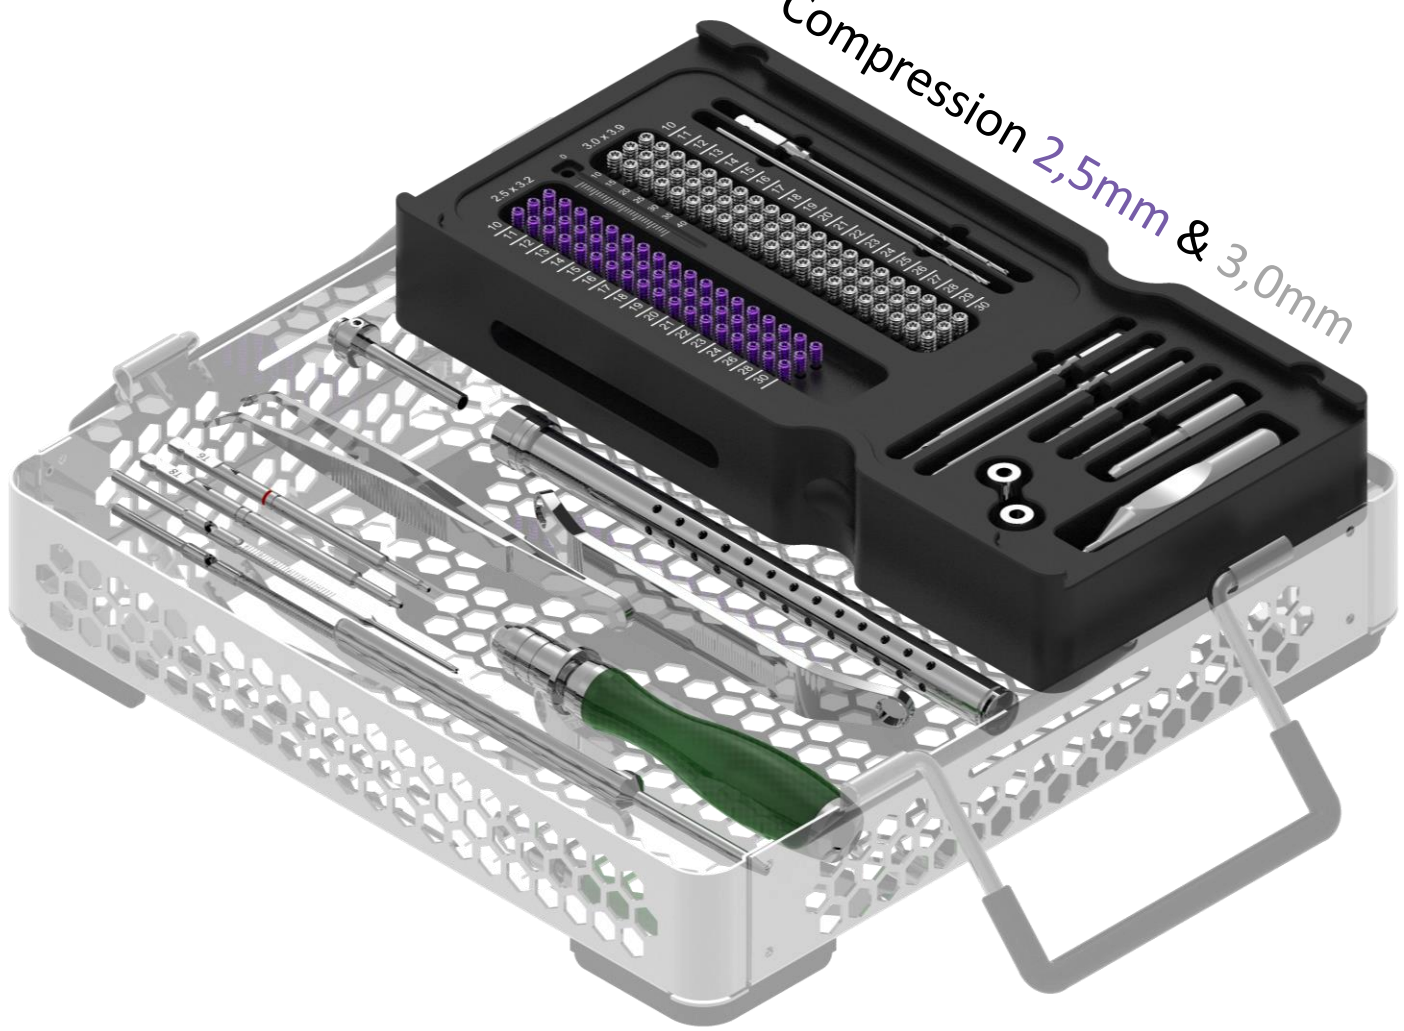

Astrolabe

LIFE AND MOBILITY

Box Components

Compression 2,5mm & 3,0mm

Box Components Kit

09.50.03.00105

Component Cases

09.50.04.00105

Compression 2,5mm & 3,0mm

Compression 2,5mm & 3,0mm

2,5x3,2mm
&
3,0x3,9mm
Implant
Case

	N#	REF	DESC	QTY
	1	09.27.05.00036	Drill Guide Insert, Ø3.6mm, with Fixation Screw	1
	2	09.50.10.00150	Dispenser for K-Wire 150mm	1
		17.02.01.09150	Kirschner Wire, SS, Trocar/Round, Ø0,9 x 150mm	10
	3	09.04.06.00000	Drill Guide Handle	1
	4	09.10.06.00150	Plate and Screw Holding Forceps, Angled, 150mm	1
	5	09.07.08.06094	Cannulated Shaft Screwdriver, TX-6, 90mm, AO, Red	1
	6	09.07.08.08090	Cannulated Shaft Screwdriver, TX-8, 90mm, AO	1
	7	09.01.11.17120	Drill Cannula Ø1.7 x 120mm	1
	7	09.01.11.21120	Drill Cannula Ø2.1 x 120mm	1
	8	09.04.04.12030	Cannulated Handle, AO, 120mm	1
	9	09.08.02.16090	Gauge 90mm, Direct Measuring, Wire Ø1.6 x 150mm	1
	10	09.01.04.20095	Cannulated Drill Bit Ø2.0 x 95mm, Tw-26, AO	1
	11	09.01.10.20095	Cannulated Drill Bit Ø2.0 x 95mm, Tw-24	1
	12	09.02.02.03039	Cannul Countersink, H. Compress Ø3.0 x Ø3.9mm, AO	1