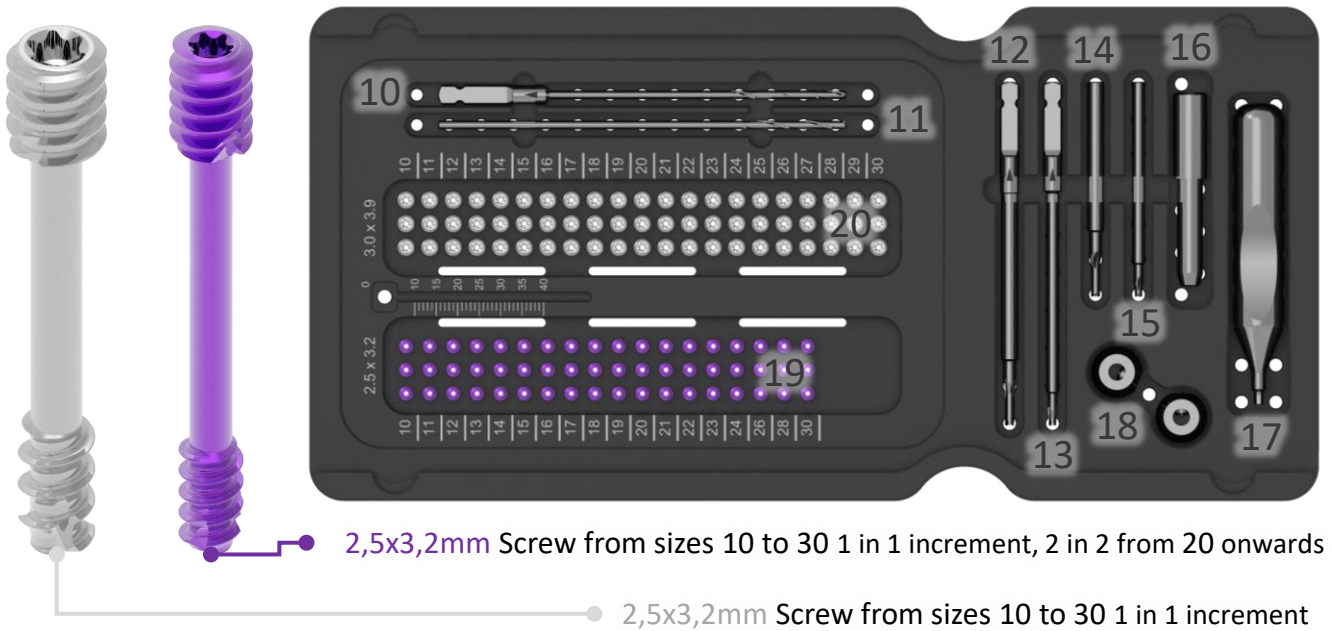

Compression 2,5mm & 3,0mm

Compression 2,5mm & 3,0mm

2,5x3,2mm
&
3,0x3,9mm
Implant
Case

	N#	REF	DESC	QTY
	1	09.27.05.00036	Drill Guide Insert, Ø3.6mm, with Fixation Screw	1
	2	09.50.10.00150	Dispenser for K-Wire 150mm	1
		17.02.01.09150	Kirschner Wire, SS, Trocar/Round, Ø0,9 x 150mm	10
	3	09.04.06.00000	Drill Guide Handle	1
	4	09.10.06.00150	Plate and Screw Holding Forceps, Angled, 150mm	1
	5	09.07.08.06094	Cannulated Shaft Screwdriver, TX-6, 90mm, AO, Red	1
	6	09.07.08.08090	Cannulated Shaft Screwdriver, TX-8, 90mm, AO	1
	7	09.01.11.17120	Drill Cannula Ø1.7 x 120mm	1
	7	09.01.11.21120	Drill Cannula Ø2.1 x 120mm	1
	8	09.04.04.12030	Cannulated Handle, AO, 120mm	1
	9	09.08.02.16090	Gauge 90mm, Direct Measuring, Wire Ø1.6 x 150mm	1
	10	09.01.04.20095	Cannulated Drill Bit Ø2.0 x 95mm, Tw-26, AO	1
	11	09.01.10.20095	Cannulated Drill Bit Ø2.0 x 95mm, Tw-24	1
	12	09.02.02.03039	Cannul Countersink, H. Compress Ø3.0 x Ø3.9mm, AO	1