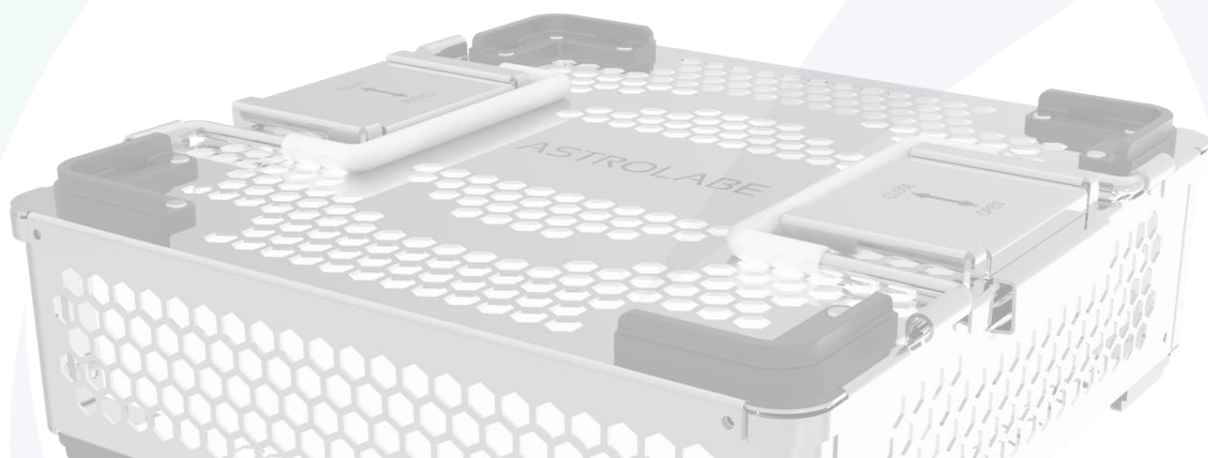

Astrolabe

LIFE AND MOBILITY

Box Components

Compression 2,5mm & 3,0mm

Box Components Kit

09.50.03.00105

Component Cases

09.50.04.00105

Compression 2,5mm & 3,0mm

Compression 2,5mm & 3,0mm

2,5x3,2mm
&
3,0x3,9mm
Implant
Case

	N#	REF	DESC	QTY
	1	09.27.05.00036	Drill Guide Insert, Ø3.6mm, with Fixation Screw	1
	2	09.50.10.00150	Dispenser for K-Wire 150mm	1
		17.02.01.09150	Kirschner Wire, SS, Trocar/Round, Ø0,9 x 150mm	10
	3	09.04.06.00000	Drill Guide Handle	1
	4	09.10.06.00150	Plate and Screw Holding Forceps, Angled, 150mm	1
	5	09.07.08.06094	Cannulated Shaft Screwdriver, TX-6, 90mm, AO, Red	1
	6	09.07.08.08090	Cannulated Shaft Screwdriver, TX-8, 90mm, AO	1
	7	09.01.11.17120	Drill Cannula Ø1.7 x 120mm	1
	7	09.01.11.21120	Drill Cannula Ø2.1 x 120mm	1
	8	09.04.04.12030	Cannulated Handle, AO, 120mm	1
	9	09.08.02.16090	Gauge 90mm, Direct Measuring, Wire Ø1.6 x 150mm	1
	10	09.01.04.20095	Cannulated Drill Bit Ø2.0 x 95mm, Tw-26, AO	1
	11	09.01.10.20095	Cannulated Drill Bit Ø2.0 x 95mm, Tw-24	1
	12	09.02.02.03039	Cannul Countersink, H. Compress Ø3.0 x Ø3.9mm, AO	1